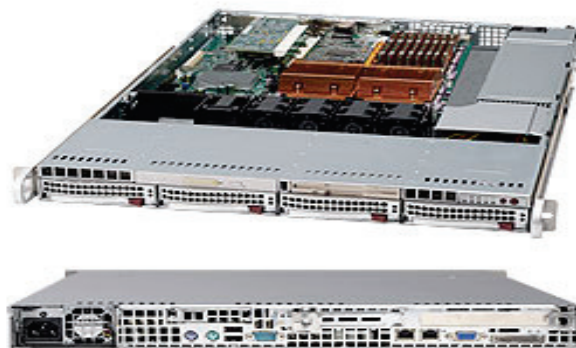

## Key Features

1. Dual Intel® 64-bit Xeon® Quad-Core or Dual-Core, with 667 / 1066 / 1333 MHz FSB
2. Up to 32GB DDR2 667 & 533 SDRAM Fully Buffered DIMM (FB-DIMM)
3. Left Universal Slot (Full-height / Full-length): 1 64-bit 133MHz PCI-X OR 1 (x8) PCI-Express
4. Right Universal Slot (Low-Profile): 1 64-bit 100MHz PCI-X OR 1 (x8) PCI-Express
5. Intel® (ESB2/Gilgal) 82563EB Dual-port Gigabit Ethernet
6. 4 x 3.5" Hot-swap SAS Drive Bays
7. 560W High-efficiency Power Supply

## Processor / Cache

Processor	Dual Intel® 64-bit Xeon® Quad-Core or Dual-Core
System Bus / QPI	Supports 667 / 1066 / 1333MHz FSB

## Chipset / Serverboard

Intel® 5000P (Blackford) chipset